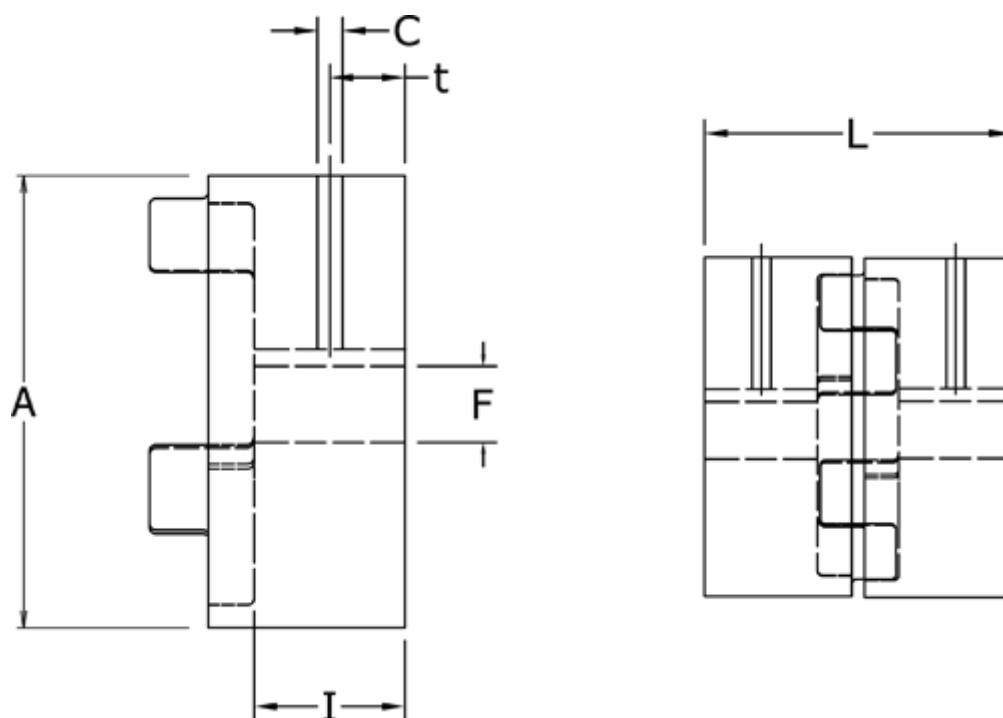

Article number: 3335024F025

Description: Coupling hub Klonex ES 28/38  
ALU Aluminium, Bore 25H7 mm w/keyway & setscrew

## Measures

A = 55  
C = M5  
F = 25  
I = 30  
L = 78  
t = 10.0